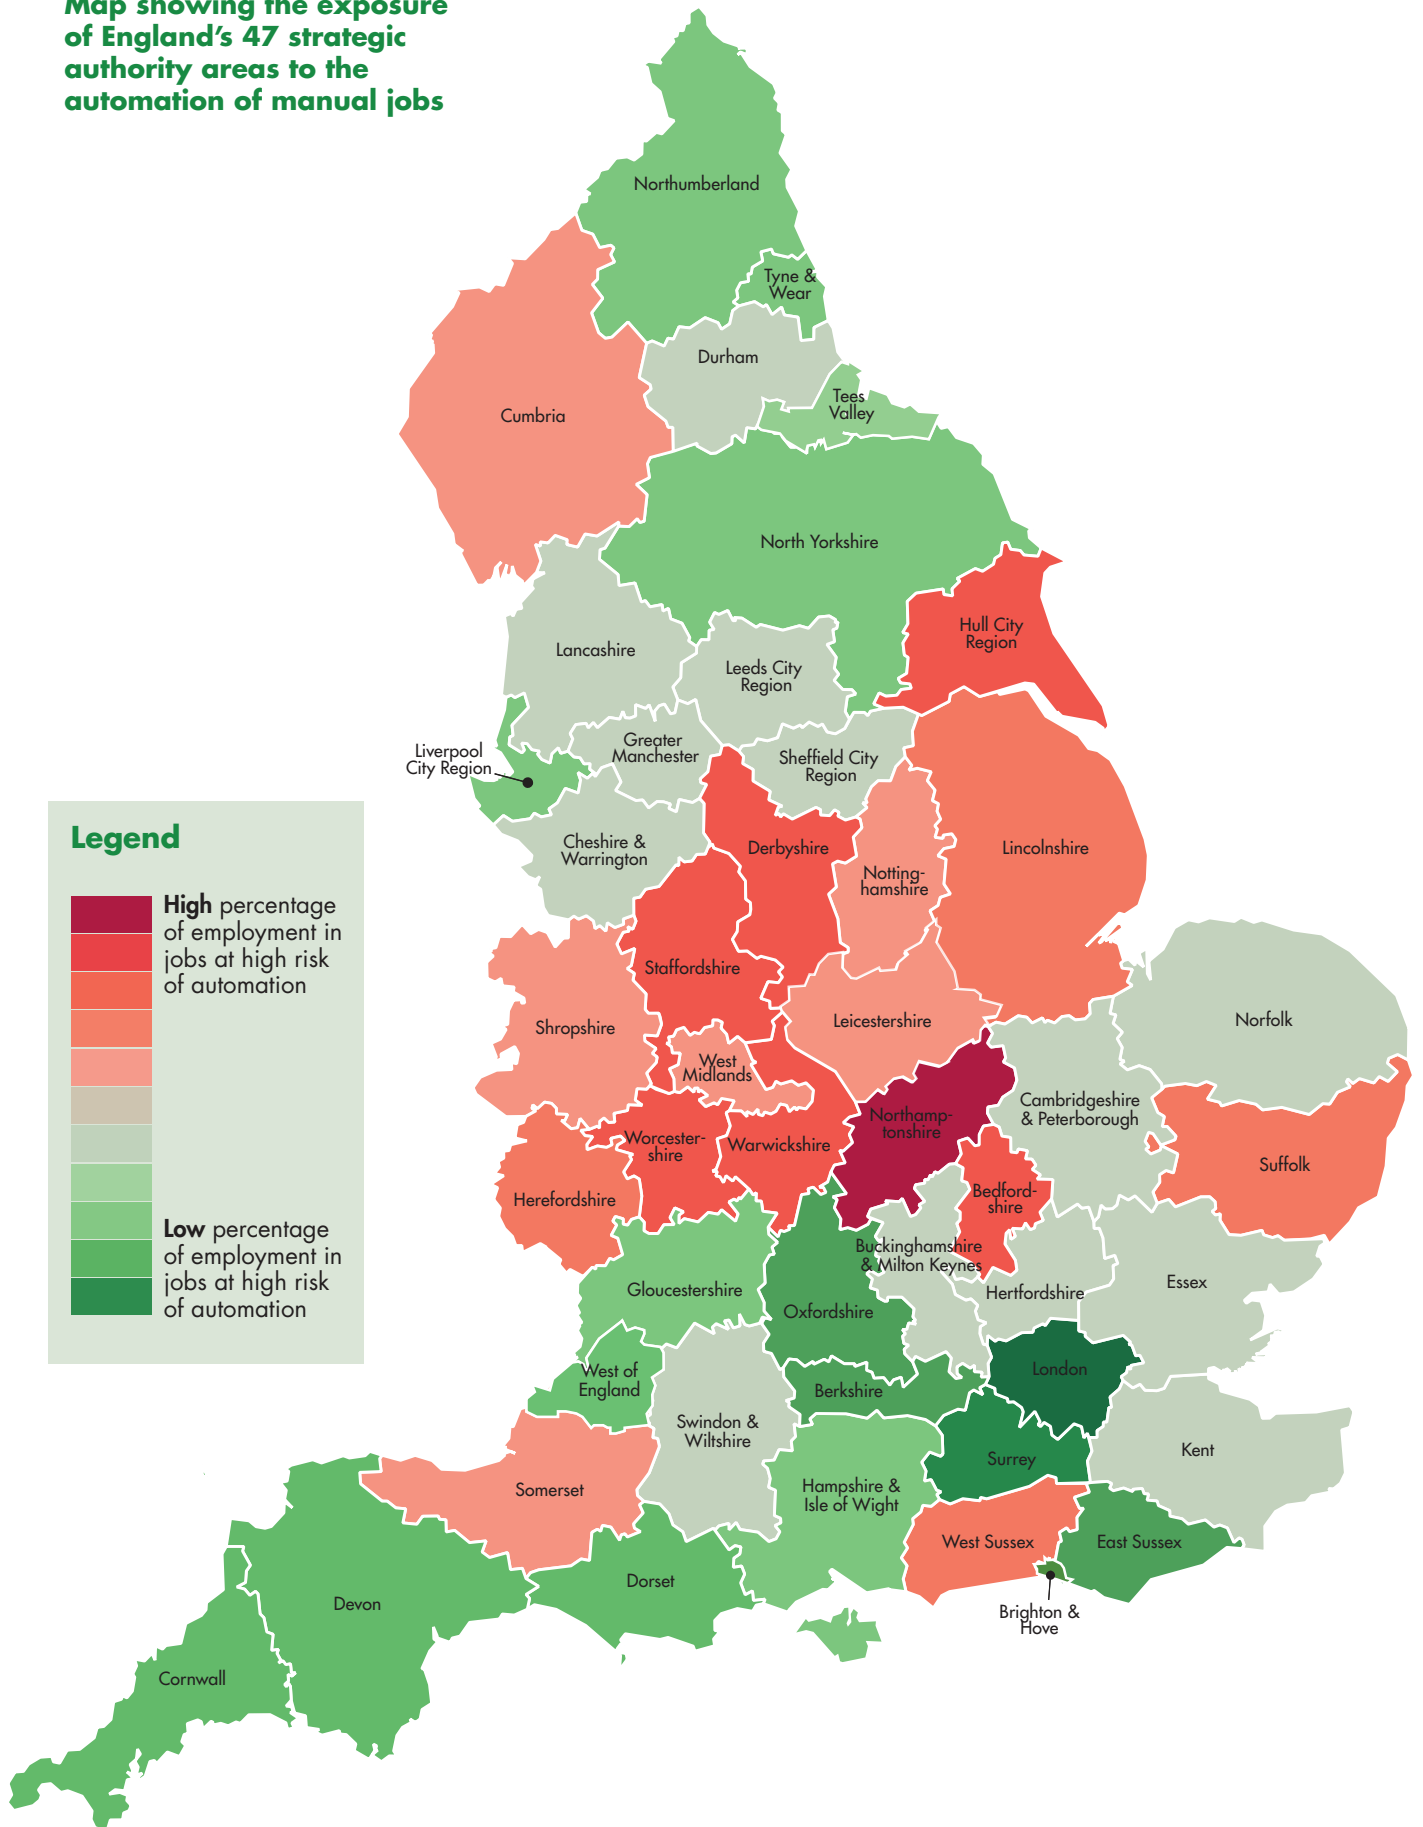

**Map showing the exposure of England's 47 strategic authority areas to the automation of manual jobs**

Source: Authors' calculations from Business Register and Employment Survey