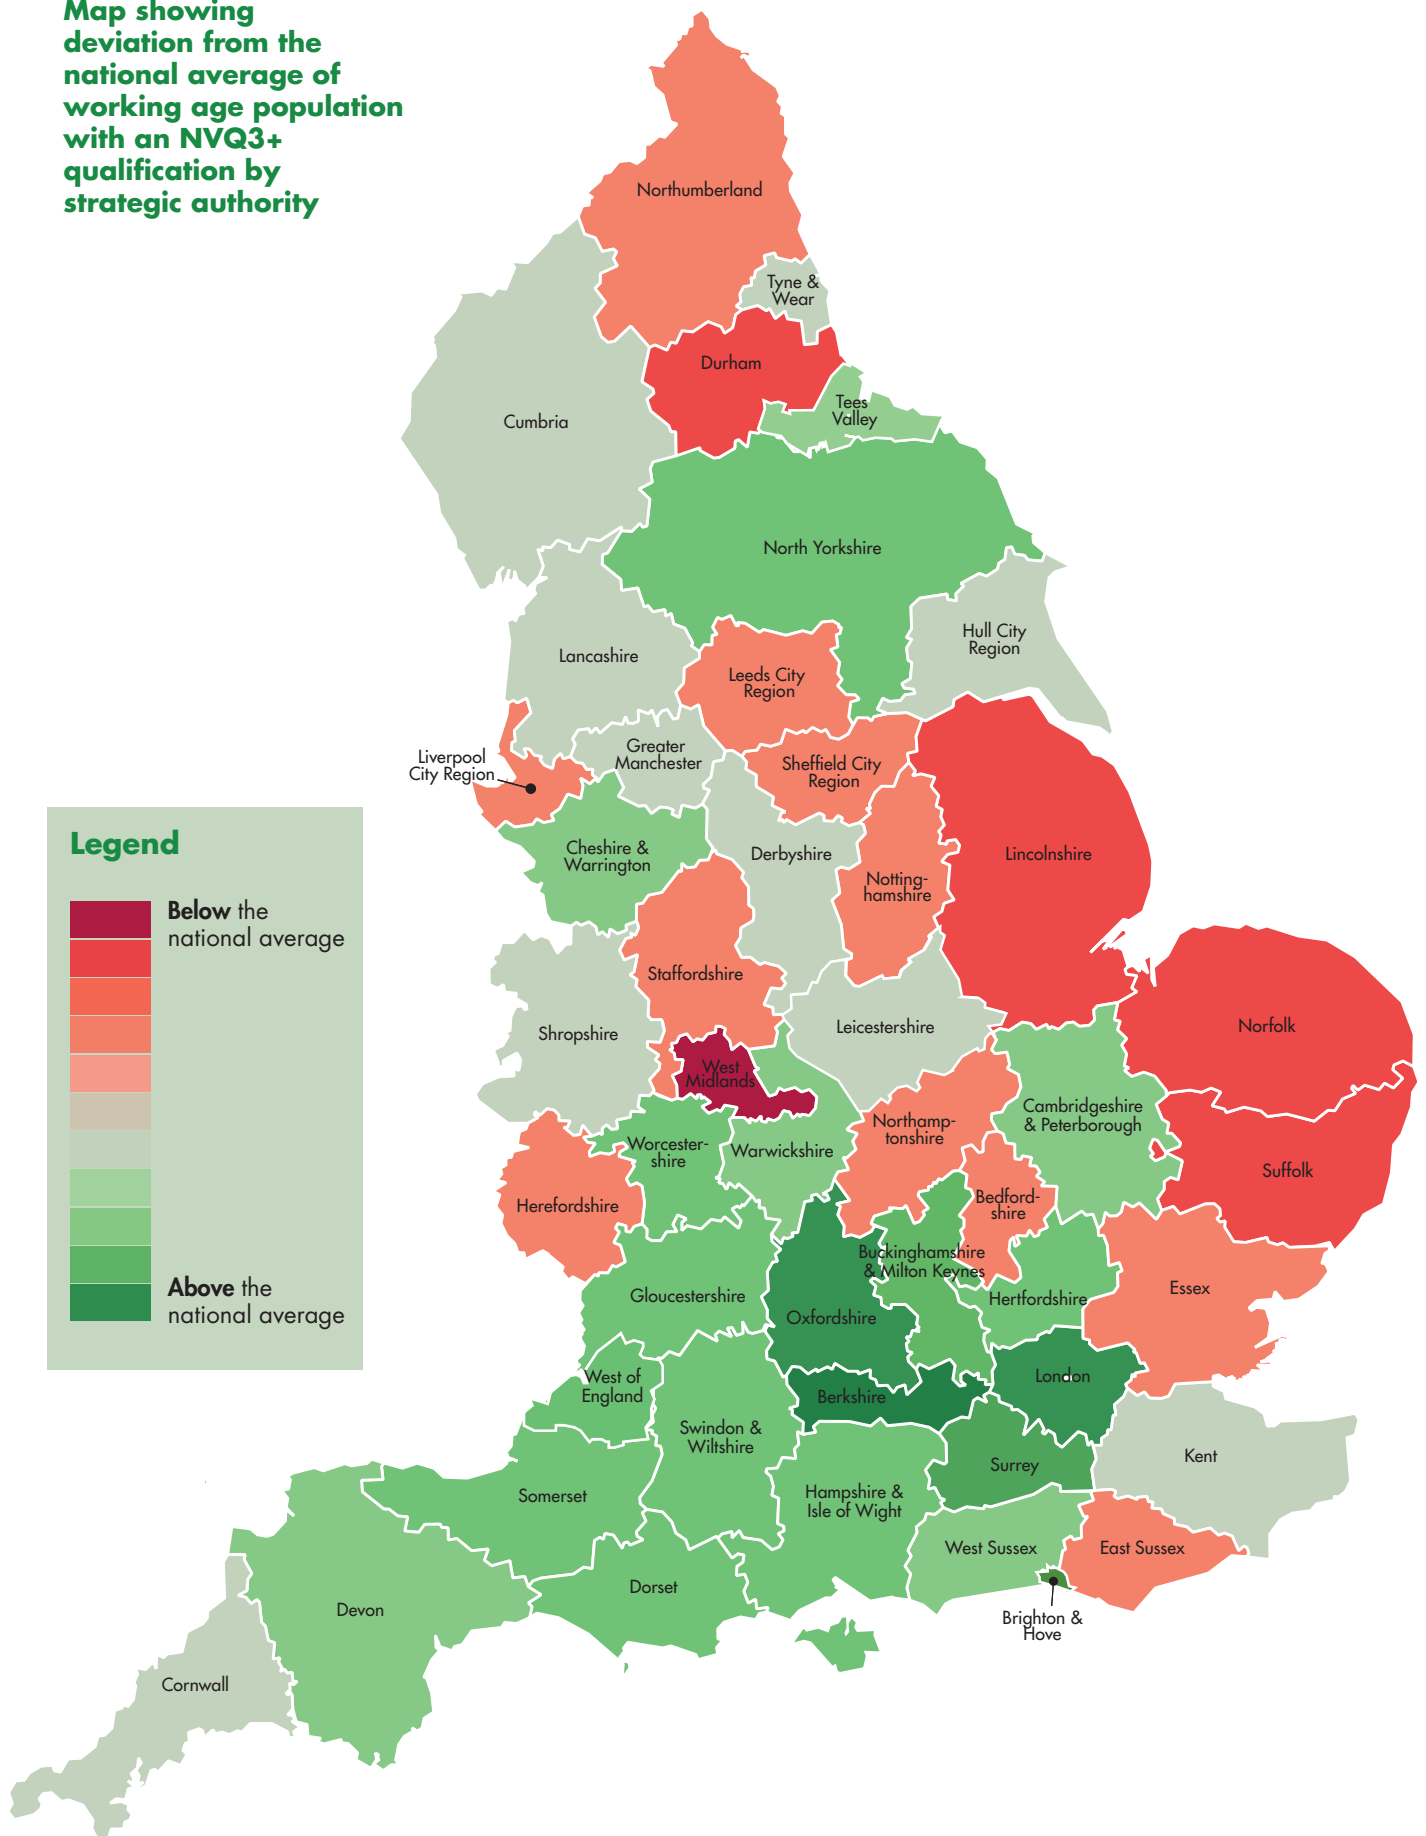

Map showing deviation from the national average of working age population with an NVQ3+ qualification by strategic authority

Source: Authors' calculations from Annual Population Survey