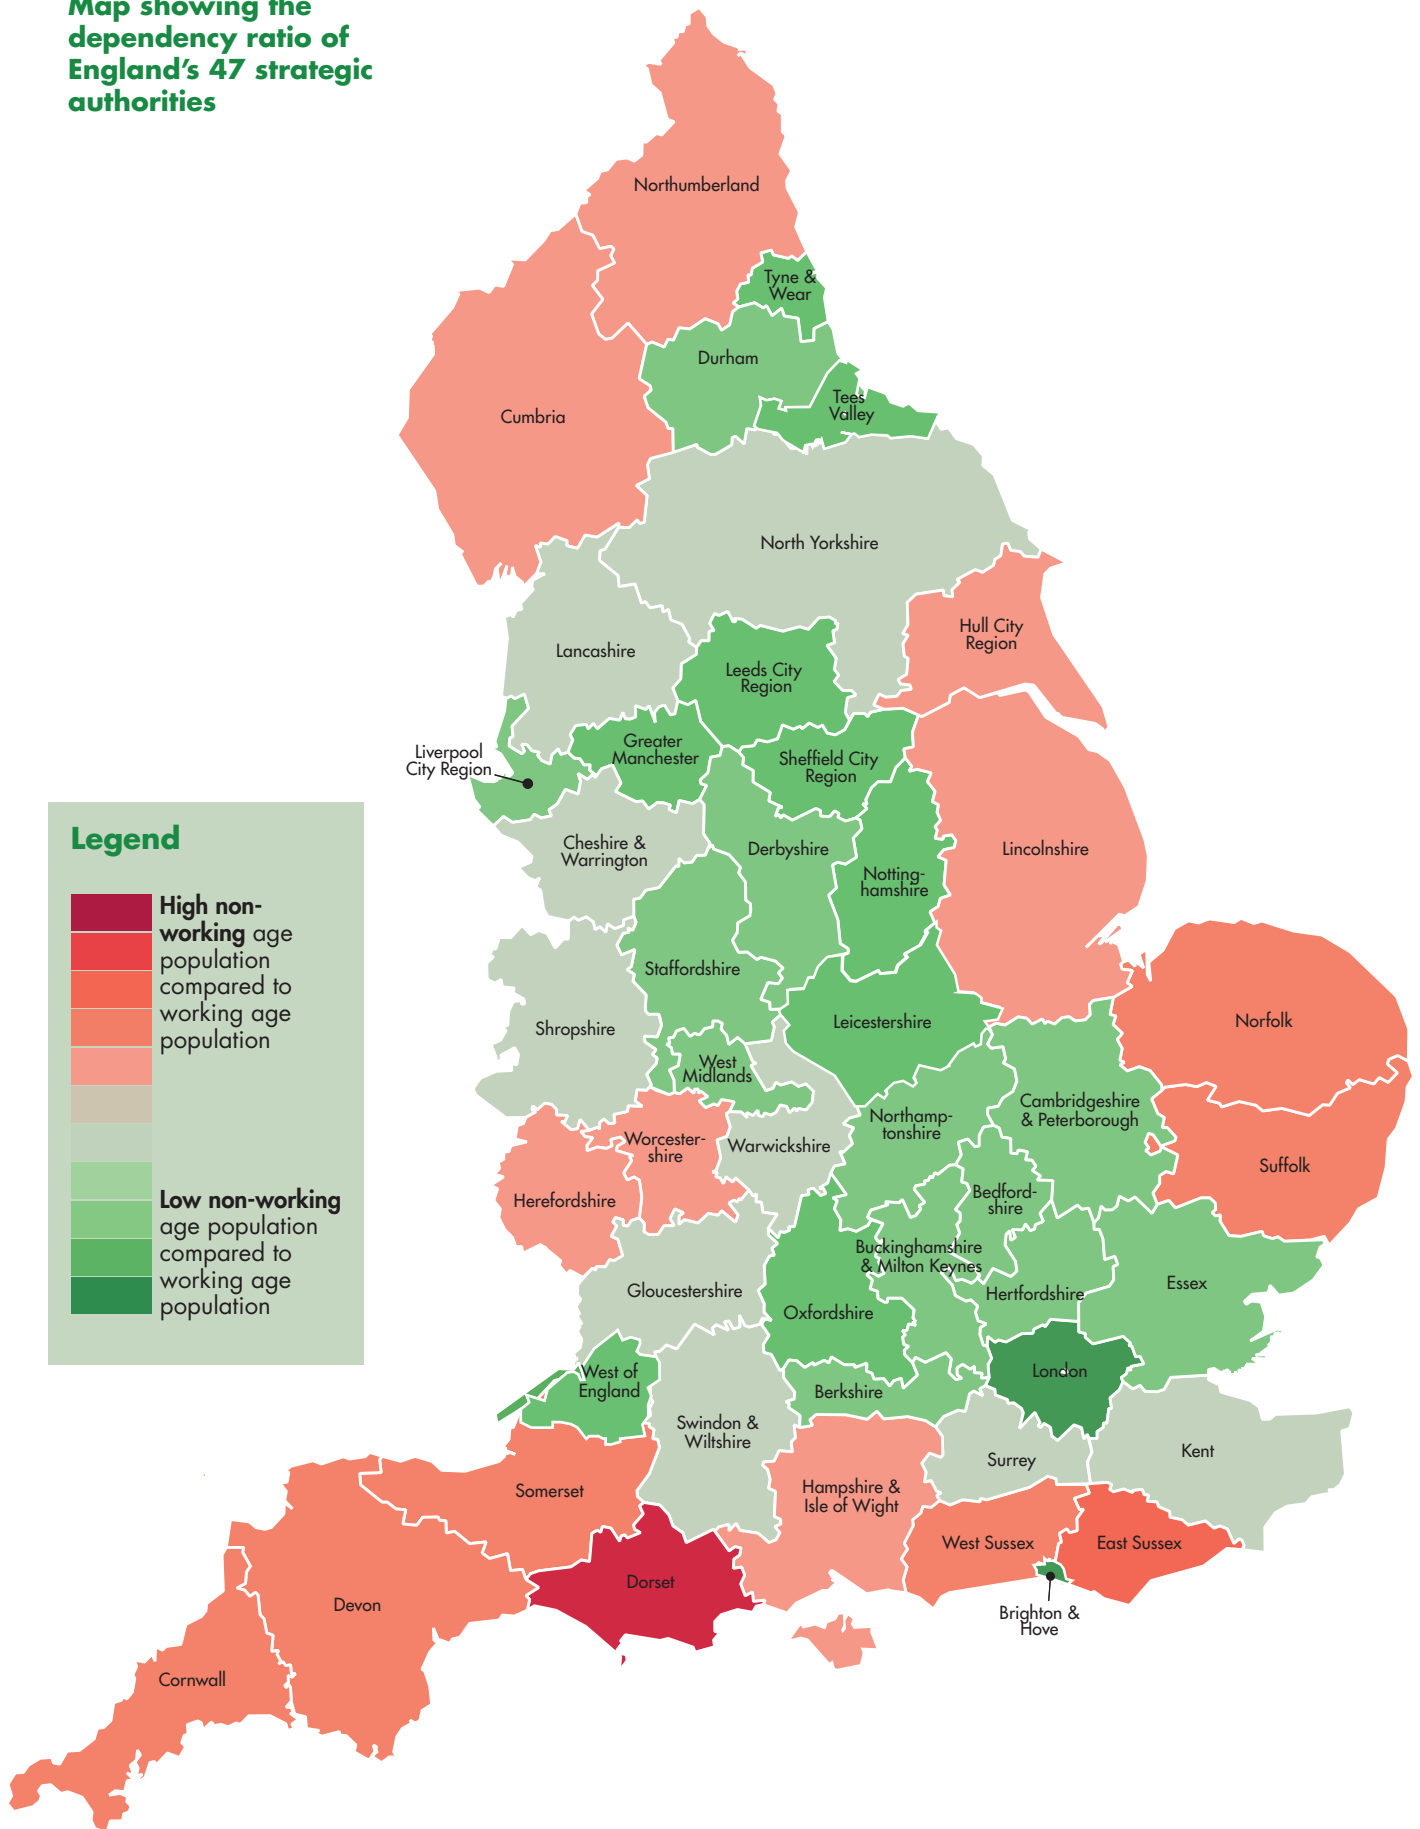

Map showing the dependency ratio of England's 47 strategic authorities

Source: Authors' calculations from ONS Annual Population Estimates